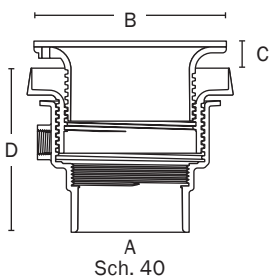

¹ Only available for round nickel bronze ring and strainer.

PVC Item No	ABS Item No	Ring & Strainer	Dimensions				Pkg	Min Qty	Case Qty
			A	B	C	D			
ROUGH-IN DRAIN									
832-2PF	832-2AF	(Coring plug)	2"	—	—	5½"-6¾"	B*	1	10
832-36PF	832-36AF	(Coring plug)	3" x 4"	—	—	5¼"-6½"	B*	1	10
832-4PF	832-4AF	(Coring plug)	4"	—	—	5½"-6¾"	B*	1	10
FINISH FIXTURE									
832-4HNR	—	Round ni-brnz	—	6½"	—	—	B*	1	10
832-4HNQ	—	Square ni-brnz	—	7"	—	—	B*	1	10
832-4HSR	—	Round 304 SS	—	6½"	—	—	B*	1	1
832-4HSQ	—	Square 304 SS	—	7"	—	—	B*	1	1
COMPLETE ASSEMBLY									
832-2PNR	832-2ANR	Round ni-brnz	2"	6½"	0"-1¼"	5½"-6¾"	B*	1	1
832-2PNQ	832-2ANQ	Square ni-brnz	2"	7"	5/16"-1¼"	5½"-6¾"	B*	1	1
832-2PSR	832-2ASR	Round 304 SS	2"	6½"	0"-1¼"	5½"-6¾"	B*	1	1
832-2PSQ	832-2ASQ	Square 304 SS	2"	7"	5/16"-1¼"	5½"-6¾"	B*	1	1
832-36PNR	832-36ANR	Round ni-brnz	3" x 4"	6½"	0"-1¼"	5¼"-6½"	B*	1	1
832-36PNQ	832-36ANQ	Square ni-brnz	3" x 4"	7"	5/16"-1¼"	5¼"-6½"	B*	1	1
832-36PSR	832-36ASR	Round 304 SS	3" x 4"	6½"	0"-1¼"	5¼"-6½"	B*	1	1
832-36PSQ	832-36ASQ	Square 304 SS	3" x 4"	7"	5/16"-1¼"	5¼"-6½"	B*	1	1
832-4PNR	832-4ANR	Round ni-brnz	4"	6½"	0"-1¼"	5½"-6¾"	B*	1	1
832-4PNQ	832-4ANQ	Square ni-brnz	4"	7"	5/16"-1¼"	5½"-6¾"	B*	1	1
832-4PSR	832-4ASR	Round 304 SS	4"	6½"	0"-1¼"	5½"-6¾"	B*	1	1
832-4PSQ	832-4ASQ	Square 304 SS	4"	7"	5/16"-1¼"	5½"-6¾"	B*	1	1
ACCESSORIES									
832-4HHD	—	Hub drain finish fixture, ABS/PVC					B*	1	10
832-4DHD	—	Hub drain finish fixture, iron					B*	1	1
863-FA	—	Round aluminum condensate funnel with screws					B*	1	5
863-FN	—	Round nickel bronze condensate funnel with screws					B*	1	5
863-FNO	—	Oval nickel bronze condensate funnel with screws					B*	1	5
832-S4	—	Two adjustment shims, two ¾" screws					B*	1	10
832-UM	—	4¼" stainless steel debris basket					B*	1	1
832-EX4	—	Ductile iron extension nipple - 2" min - 4" max					B*	1	1
832-W	—	Flexible red locating bristles with screw					B*	1	10