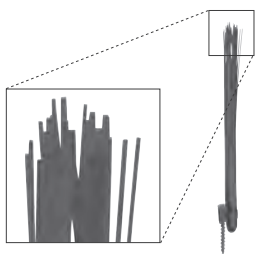

SUPPLY

DRAINAGE

SUPPORT

APPENDIX

Finish Line™

Adjustable Floor Drain
Sch. 40 Hub Connection

- Adjustable AFTER the pour
- ABS/PVC base adapter, ABS coring sleeve, head adapter and poly coring plug
- Nickel bronze and stainless steel strainers for use in pedestrian traffic areas

832-4PNQ

832-UM

832-S4

832-EX4

832-4HHD

832-W
Locating bristles

Rough-in Drain
Base adapter, coring sleeve and coring plug

Finish Fixture
Head adapter, ring and strainer